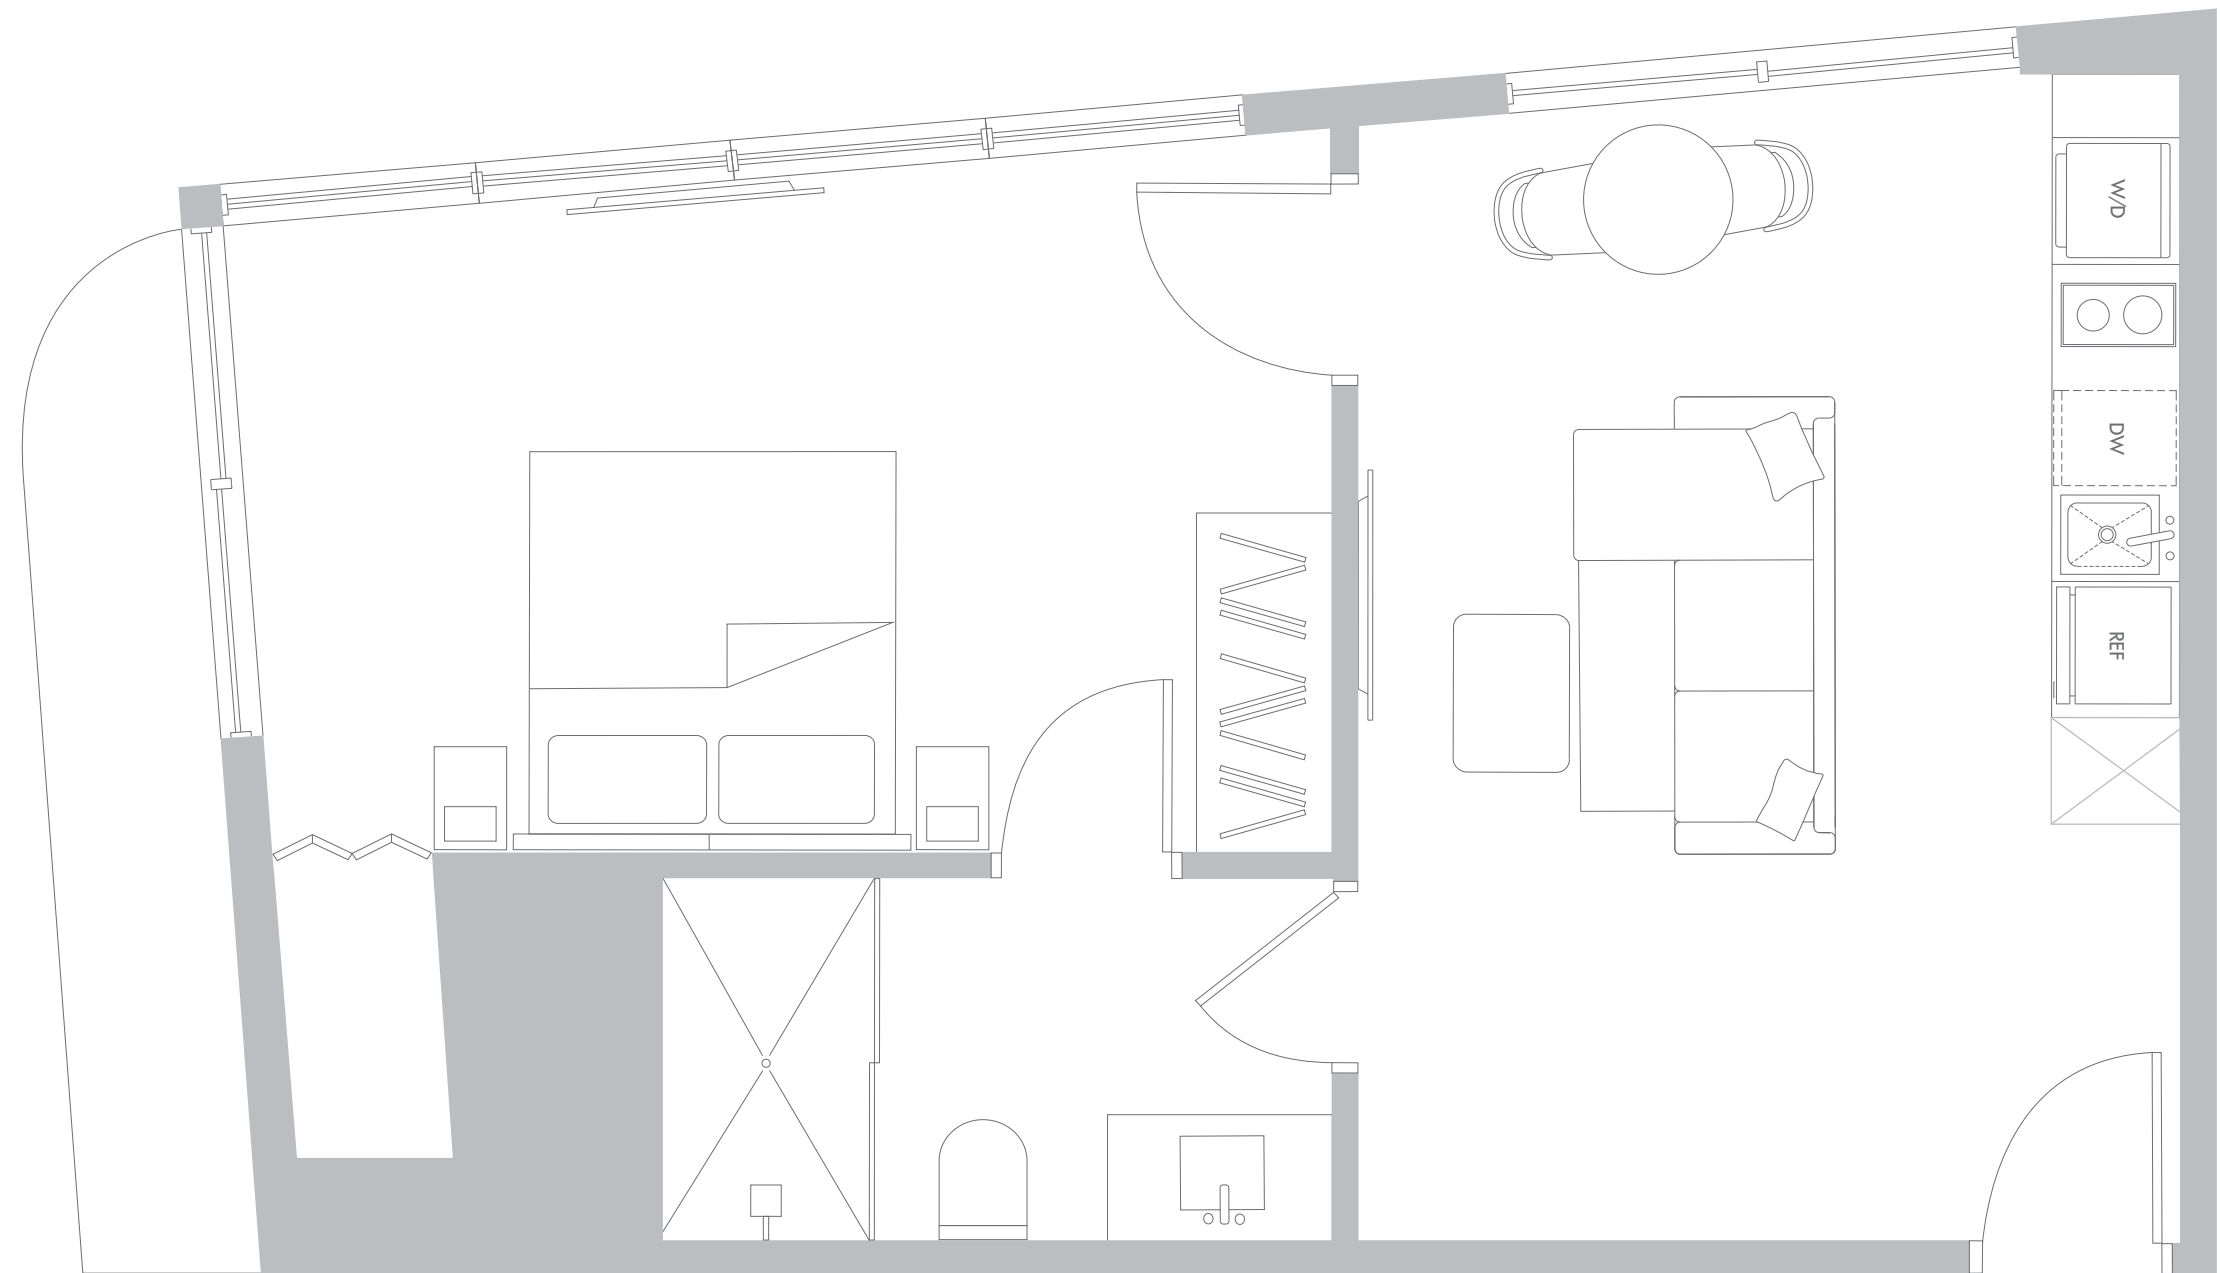

Interior Space

579 SF
53.7 m²

Exterior Space*

37 SF
3.4 m²

Total Area

616 SF
57.2 m²

*Balconies design and area vary from floor to floor

RESIDENCE A2