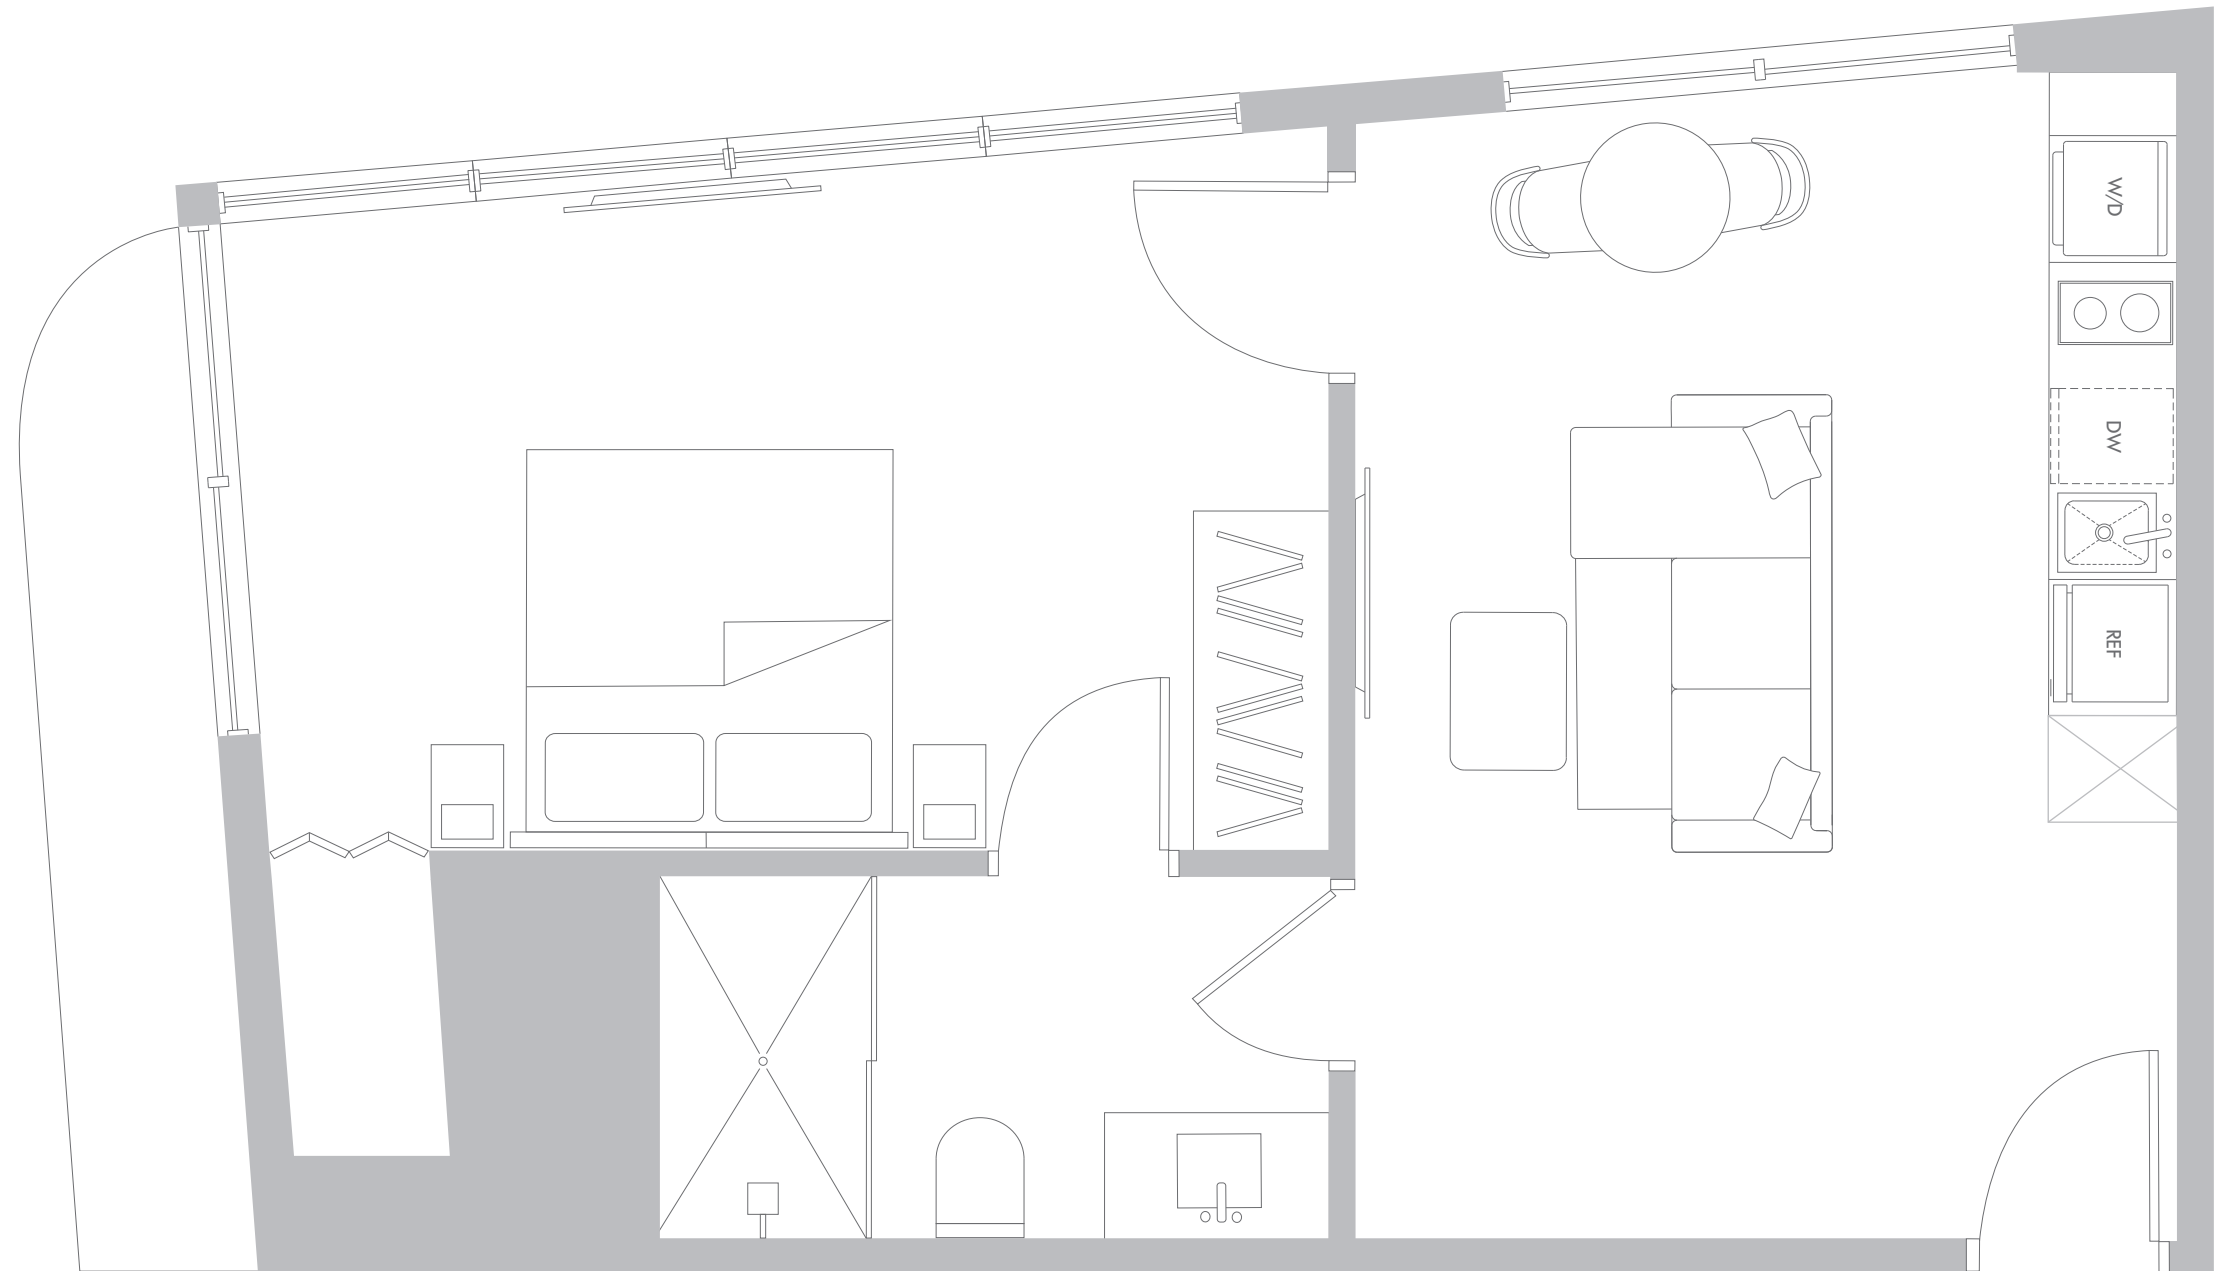

RESIDENCE A2

LEVELS 34-55

1 Bedroom / 1 Bathrooms

Interior Space
554 SF
51.4 m²

Exterior Space*
37 SF
3.4 m²

Total Area
591 SF
54.9 m²

*Balconies design and area vary
from floor to floor