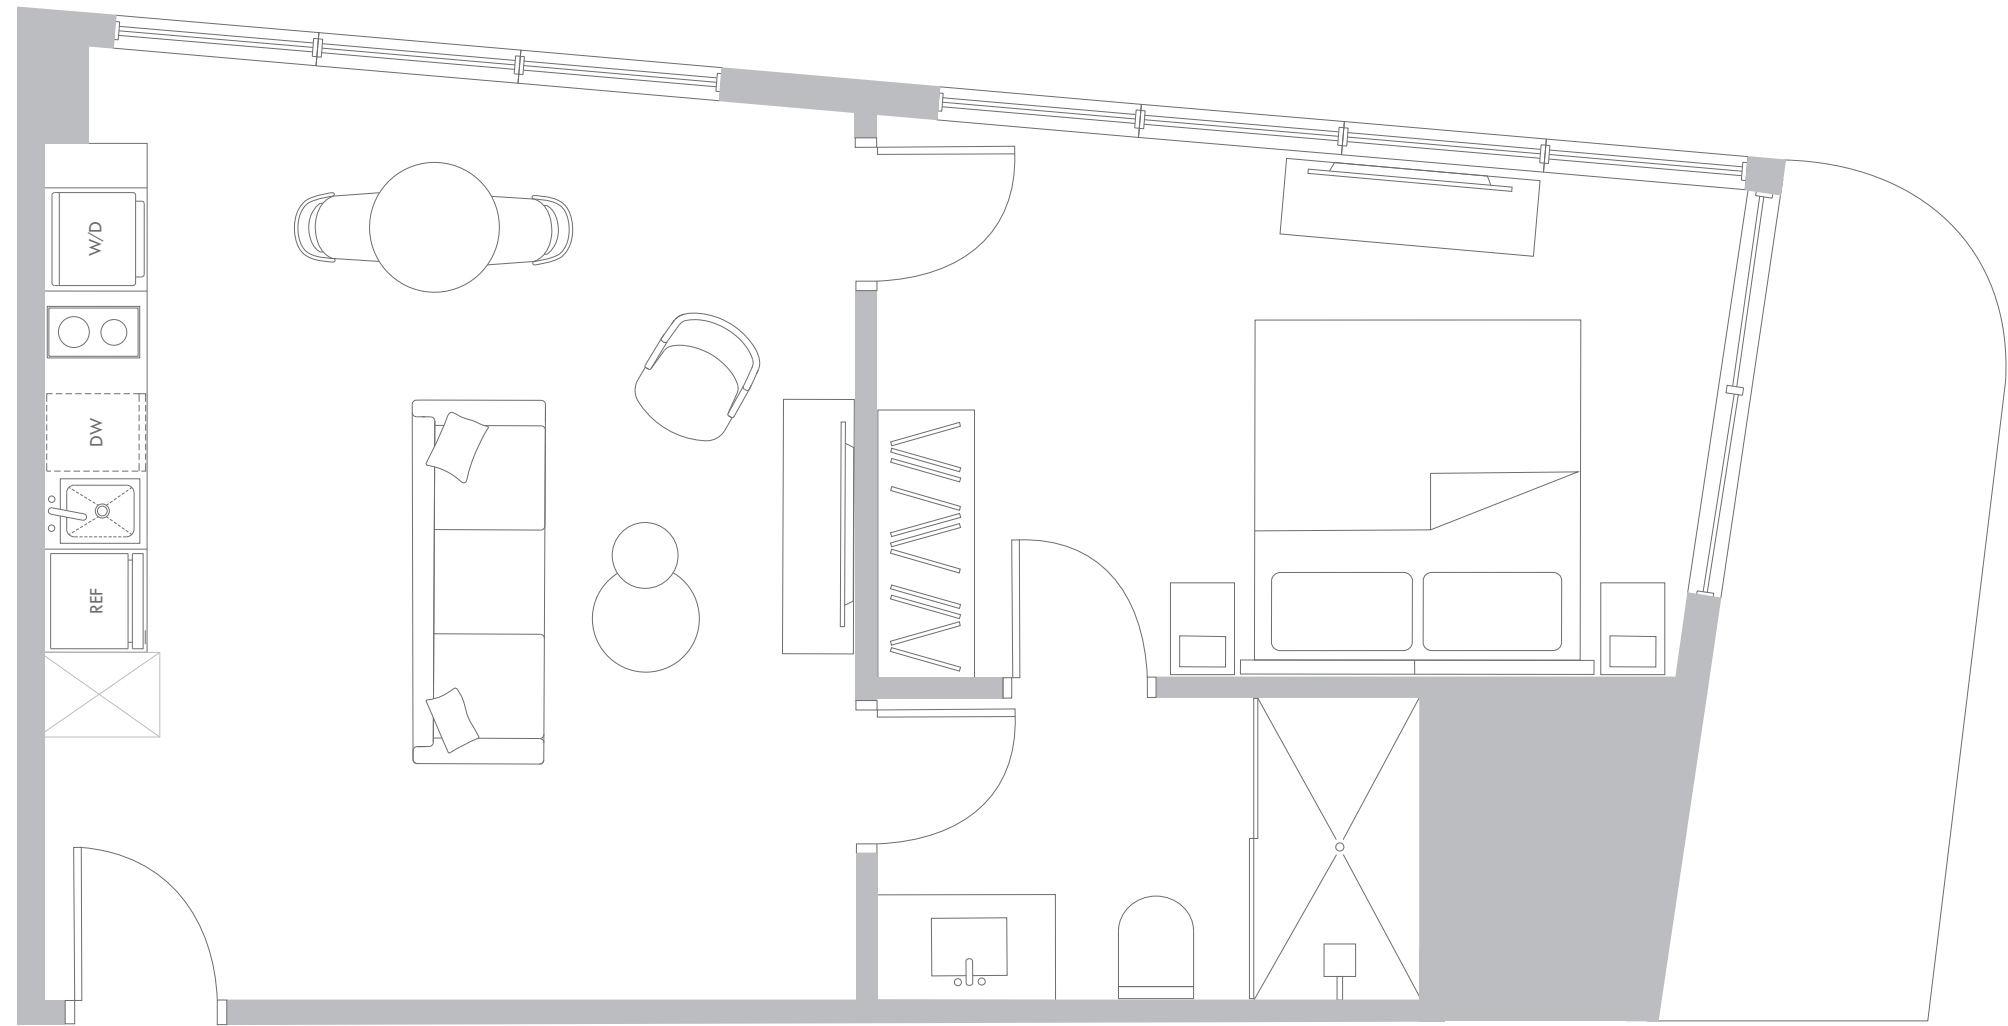

Interior Space

614 SF
57 m²

Exterior Space*

76 SF
7 m²

Total Area

690 SF
64 m²

*Balconies design and area vary from floor to floor

RESIDENCE A4 LEVELS 11-34